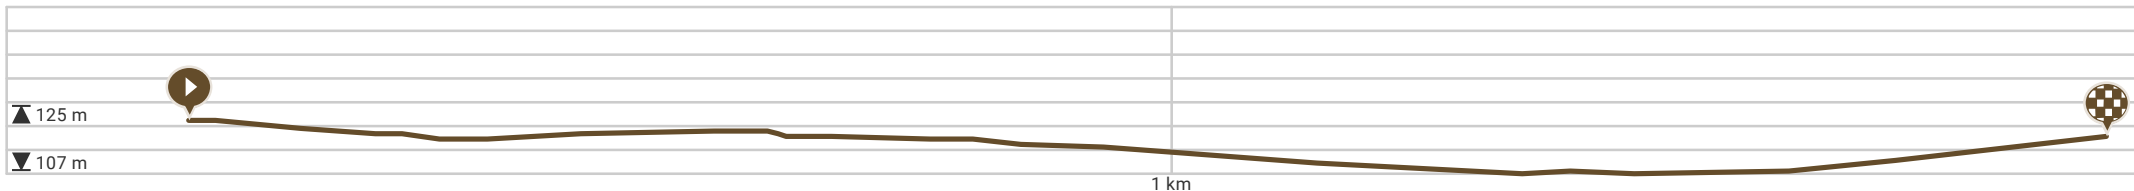

# Départ fictif EMT 2019 La Louvière

- Longueur: 1.95 km
- Montée: 13 m
- Niveau de difficulté: 1/10

Powered by route you

Map Data: © OpenStreetMap Contributors; Cartography: © RouteYou