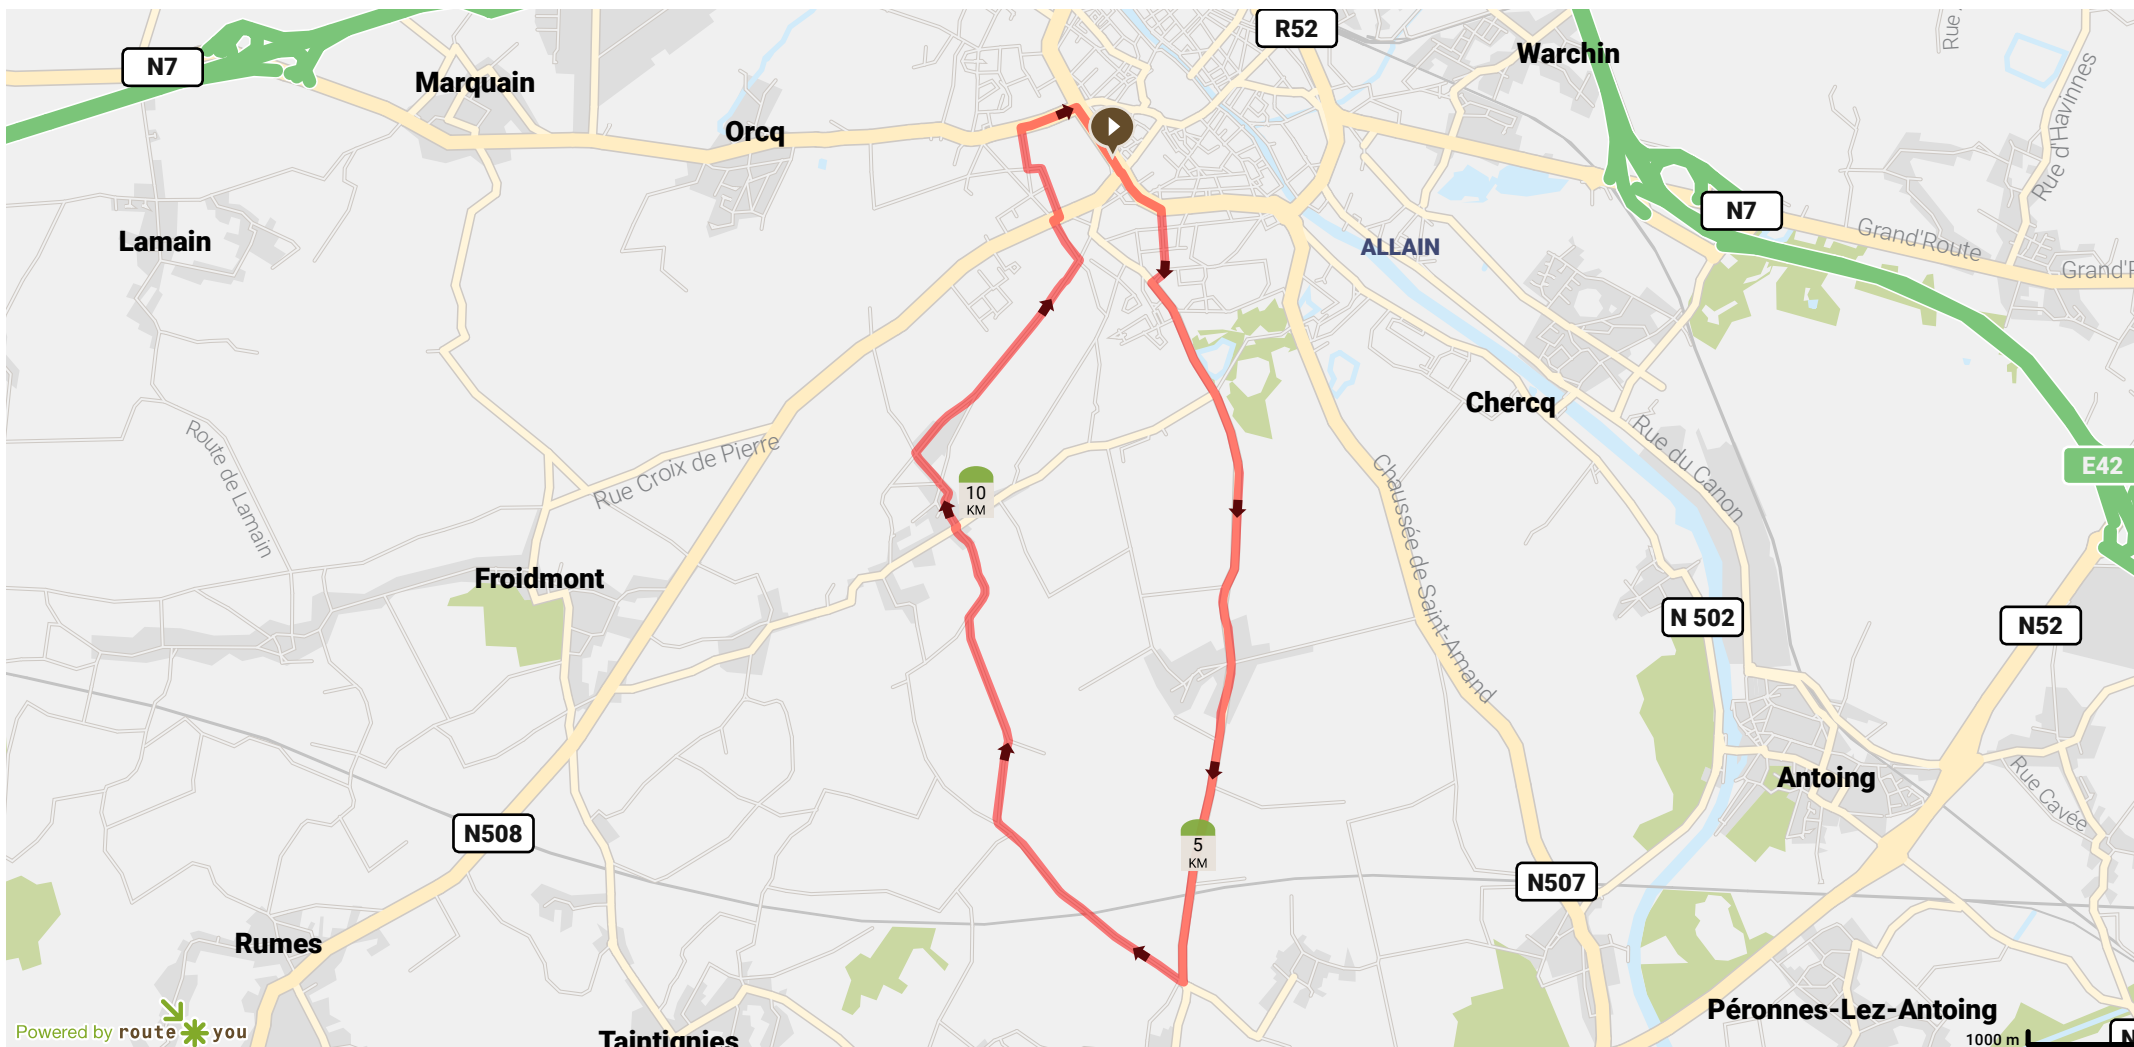

# CL EMT 2019 - NEW

- Longueur: 13.97 km
- Montée: 100 m
- Niveau de difficulté: 3/10

Powered by route you

Taintianies

Map Data: © OpenStreetMap Contributors; Cartography: © RouteYou